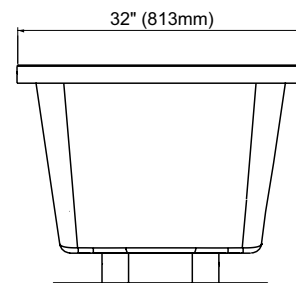

ABY782P/Q

Clayton® 60" x 32" Soaker Bathtub Tile-in

SPECIFICATIONS

- Size 60" L x 32" W
- Depth 20-1/4"
- Water Depth 14.1"
- Warranty 1 Year Limited Warranty on acrylic tub
  1 Year Limited Warranty on components and parts
- Material Lucite Cast Acrylic
- Shipping Weight 76 lbs.
- Shipping Dimensions 68" L x 39" W x 27" H
- Gallons 74 to overflow

INSTALLATION NOTES

Floor support under bath must provide a minimum of 75 lbs/square foot (366 kg/square meter) loading. Check local codes for requirements on installing an ASSE 1070/ASME A112. 1070/CSA B125.70 compliant device in series with the tub faucet.

TOTO®

These dimensions and specifications are subject to change without notice