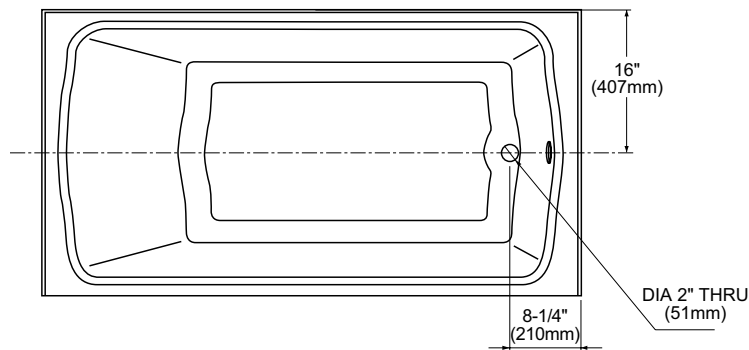

ABY782P/Q

Clayton® 60" x 32" Soaker Bathtub Tile-in

SPECIFICATIONS

- Size 60" L x 32" W
- Depth 20-1/4"
- Water Depth 14.1"
- Warranty 1 Year Limited Warranty on acrylic tub
  1 Year Limited Warranty on components and parts
- Material Lucite Cast Acrylic
- Shipping Weight 76 lbs.
- Shipping Dimensions 68" L x 39" W x 27" H
- Gallons 74 to overflow

INSTALLATION NOTES

Floor support under bath must provide a minimum of 75 lbs/square foot (366 kg/square meter) loading. Check local codes for requirements on installing an ASSE 1070/ASME A112. 1070/CSA B125.70 compliant device in series with the tub faucet.

TOTO®

These dimensions and specifications are subject to change without notice