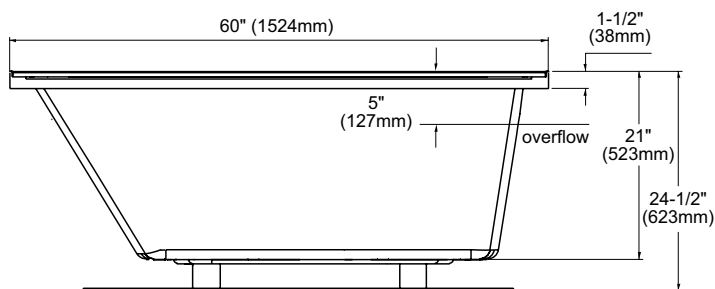

ABY782P/Q

Clayton® 60" x 32" Soaker Bathtub Tile-in

SPECIFICATIONS

- Size 60" L x 32" W
- Depth 20-1/4"
- Water Depth 14.1"
- Warranty 1 Year Limited Warranty on acrylic tub
  1 Year Limited Warranty on components and parts
- Material Lucite Cast Acrylic
- Shipping Weight 76 lbs.
- Shipping Dimensions 68" L x 39" W x 27" H
- Gallons 74 to overflow

INSTALLATION NOTES

Floor support under bath must provide a minimum of 75 lbs/square foot (366 kg/square meter) loading. Check local codes for requirements on installing an ASSE 1070/ASME A112. 1070/CSA B125.70 compliant device in series with the tub faucet.

TOTO®

These dimensions and specifications are subject to change without notice